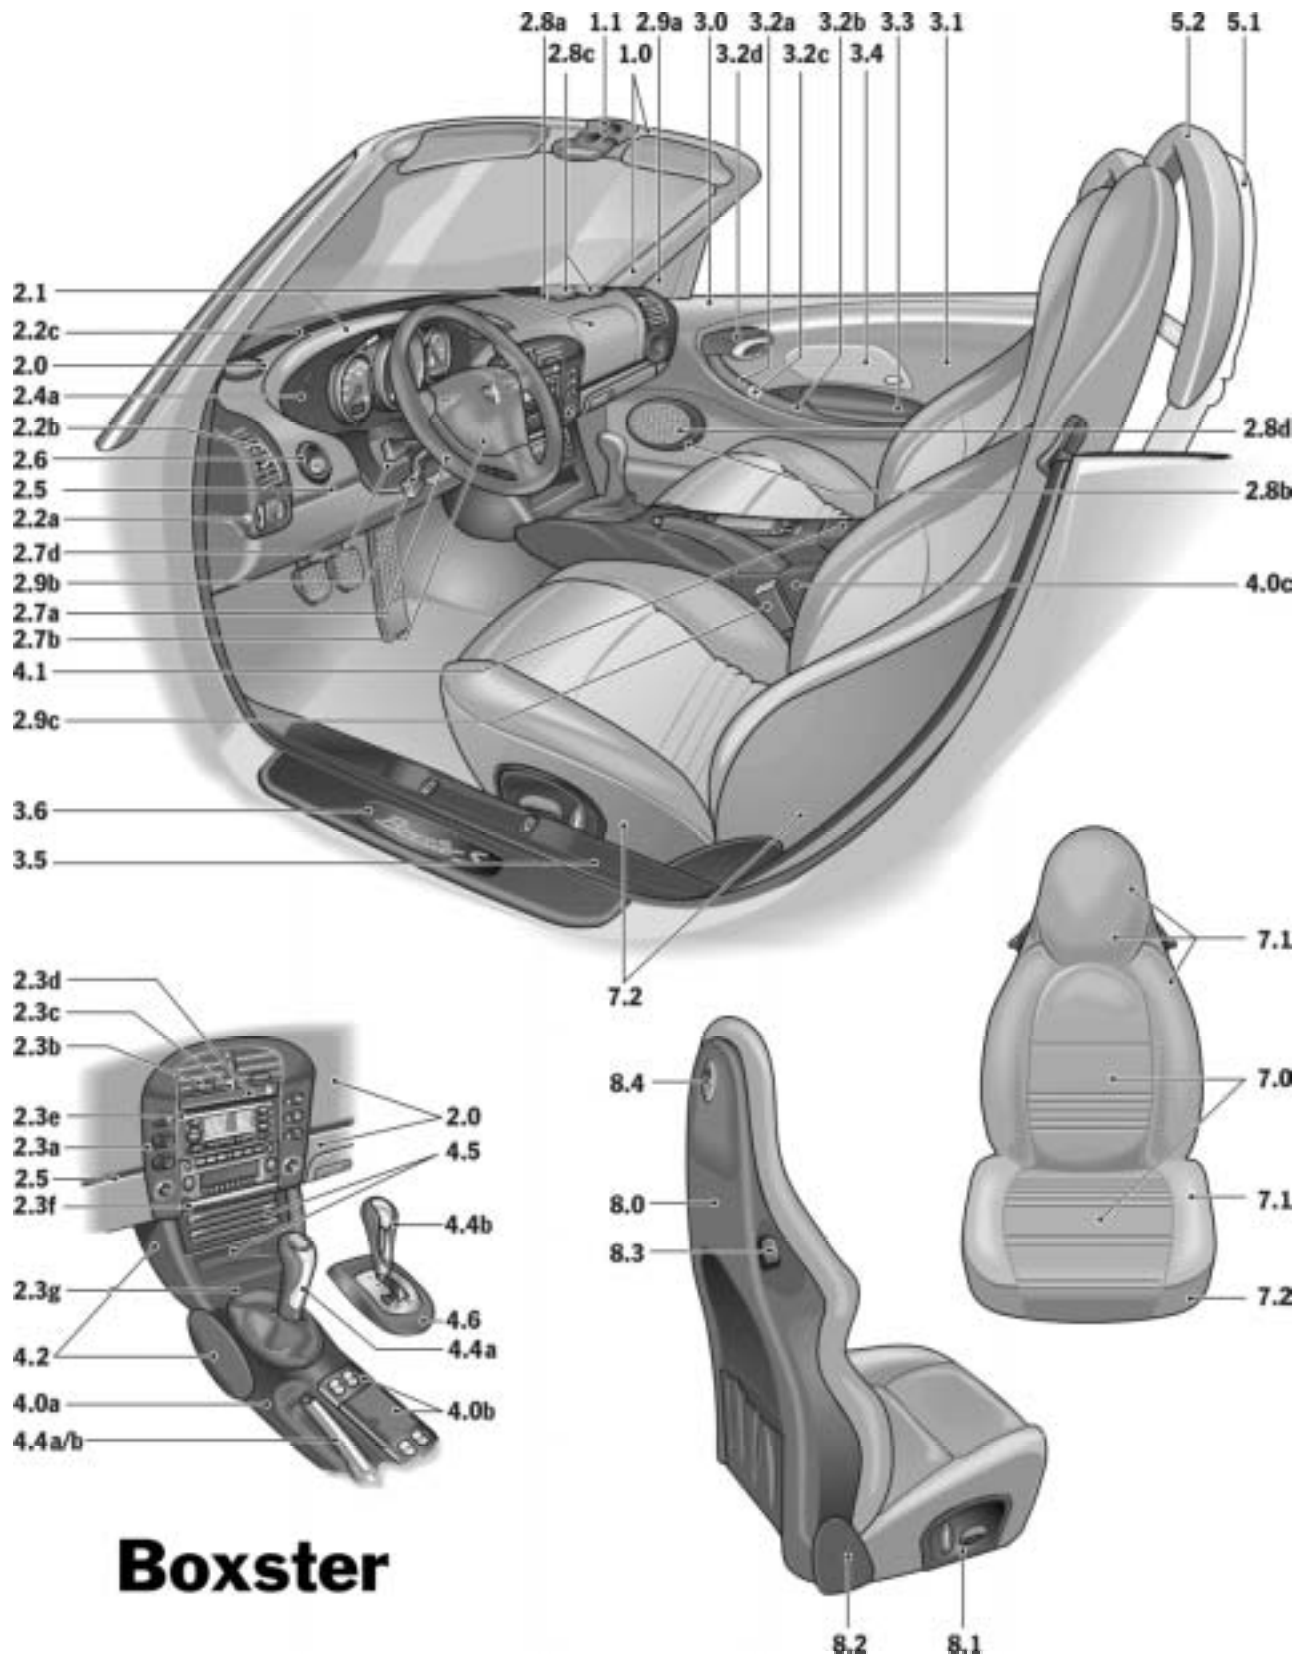

Boxster

Boxster Interior Part Location Numbers and Descriptions

Location	Description	Location	Description
1.0	A-pillar/windscreen frame trim	3.2a	Door tube handle
1.1	Interior light surround	3.2b	Lower section of door tube
		3.2c	Middle section of door tube
2.0	Dash (upper and lower sections)	3.2d	Door handle trim
2.1	Instrument cover/airbag cover		
		3.3	Lid of door storage bin
2.2a	Side air vents (including temperature sensor surround and headlamp levelling trim)		
2.2b	Side air vents slats (including adjusters)	3.4	Side airbag cover
2.2c	Defroster trim	3.5	Inner door sill trim
		3.6	Door sill guard
2.3a	Switch trim central air vent mounting		
2.3b	Central air vent slats (including adjuster)	4.0a	Rear section of center console
2.3c	T-divider under the middle vent	4.0b	Switch trim (including ashtray cover)
2.3d	Cupholder trim	4.0c	Handbrake finish
2.3e	Climate control surround		
2.3f	Central air vent divider	4.1	Lid of storage bin in rear section of center console
2.3g	Lower switch trim	4.2	Center console side trim, front (right/left)
		4.3	Center console side trim, rear, (right/left)
2.4a	Instrument surround		
		4.4a	Gear lever and handbrake lever
2.5	Trim strip (three-part)	4.4b	Tiptronic gear selector and handbrake lever
2.6	Ignition lock surround		
		4.5	Front section of center console
2.7a	Steering wheel rim	4.6	Tiptronic gear selector gate
2.7b	Passenger Airbag cover		
2.7c	Steering wheel hub cover - not shown	5.1	Roll-over bar
2.7d	Steering column casing	5.2	Trim on roll-over bar
2.8a	Loudspeaker covers on the dash		Standard seats
2.8b	Loudspeaker covers on doors/at rear	7.0	Seat center
2.8c	Loudspeaker grills on dash/at rear	7.1	Lateral supports and head restraints
2.8d	Loudspeaker grills on doors	7.2	Seat base
2.9a	Mirror attachment point (including mirror controls)	7.5	Clothes hook
2.9b	Control stalks		
2.9c	Belt buckles (left/right)		Sport seats
		8.0	Backrest
3.0	Door trim	8.1	Seat controls
3.1	Door panel	8.2	Hinge trim
		8.3	Release lever (also on standard seat)
		8.4	Clothes hook