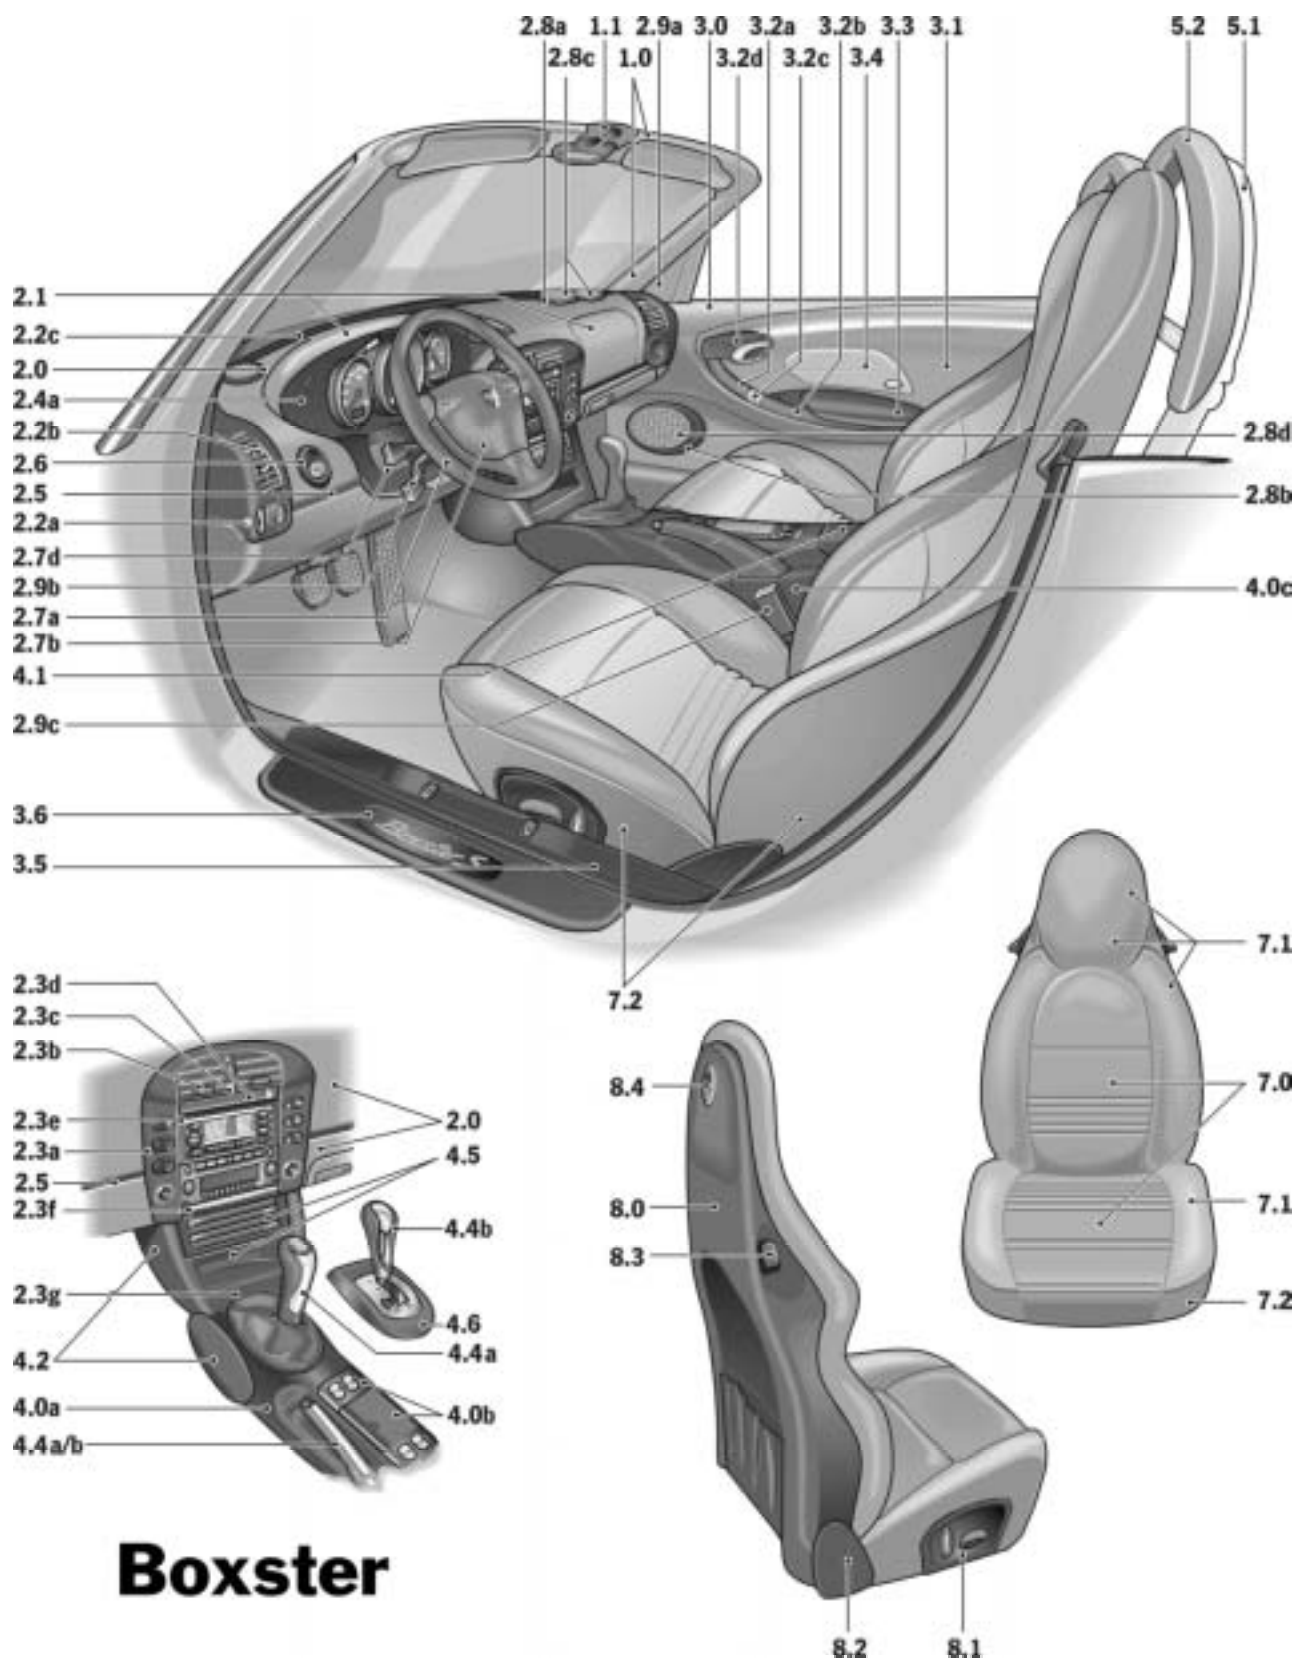

Boxster

Boxster Interior Part Location Numbers and Descriptions

Location	Description	Location	Description
1.0	A-pillar/windscreen frame trim	3.2a	Door tube handle
1.1	Interior light surround	3.2b	Lower section of door tube
		3.2c	Middle section of door tube
2.0	Dash (upper and lower sections)	3.2d	Door handle trim
2.1	Instrument cover/airbag cover		
		3.3	Lid of door storage bin
2.2a	Side air vents (including temperature sensor surround and headlamp levelling trim)		
2.2b	Side air vents slats (including adjusters)	3.4	Side airbag cover
2.2c	Defroster trim	3.5	Inner door sill trim
		3.6	Door sill guard
2.3a	Switch trim central air vent mounting		
2.3b	Central air vent slats (including adjuster)	4.0a	Rear section of center console
2.3c	T-divider under the middle vent	4.0b	Switch trim (including ashtray cover)
2.3d	Cupholder trim	4.0c	Handbrake finish
2.3e	Climate control surround		
2.3f	Central air vent divider	4.1	Lid of storage bin in rear section of center console
2.3g	Lower switch trim	4.2	Center console side trim, front (right/left)
		4.3	Center console side trim, rear, (right/left)
2.4a	Instrument surround		
		4.4a	Gear lever and handbrake lever
2.5	Trim strip (three-part)	4.4b	Tiptronic gear selector and handbrake lever
2.6	Ignition lock surround		
		4.5	Front section of center console
2.7a	Steering wheel rim	4.6	Tiptronic gear selector gate
2.7b	Passenger Airbag cover		
2.7c	Steering wheel hub cover - not shown	5.1	Roll-over bar
2.7d	Steering column casing	5.2	Trim on roll-over bar
2.8a	Loudspeaker covers on the dash		Standard seats
2.8b	Loudspeaker covers on doors/at rear	7.0	Seat center
2.8c	Loudspeaker grills on dash/at rear	7.1	Lateral supports and head restraints
2.8d	Loudspeaker grills on doors	7.2	Seat base
2.9a	Mirror attachment point (including mirror controls)	7.5	Clothes hook
2.9b	Control stalks		
2.9c	Belt buckles (left/right)		Sport seats
		8.0	Backrest
3.0	Door trim	8.1	Seat controls
3.1	Door panel	8.2	Hinge trim
		8.3	Release lever (also on standard seat)
		8.4	Clothes hook